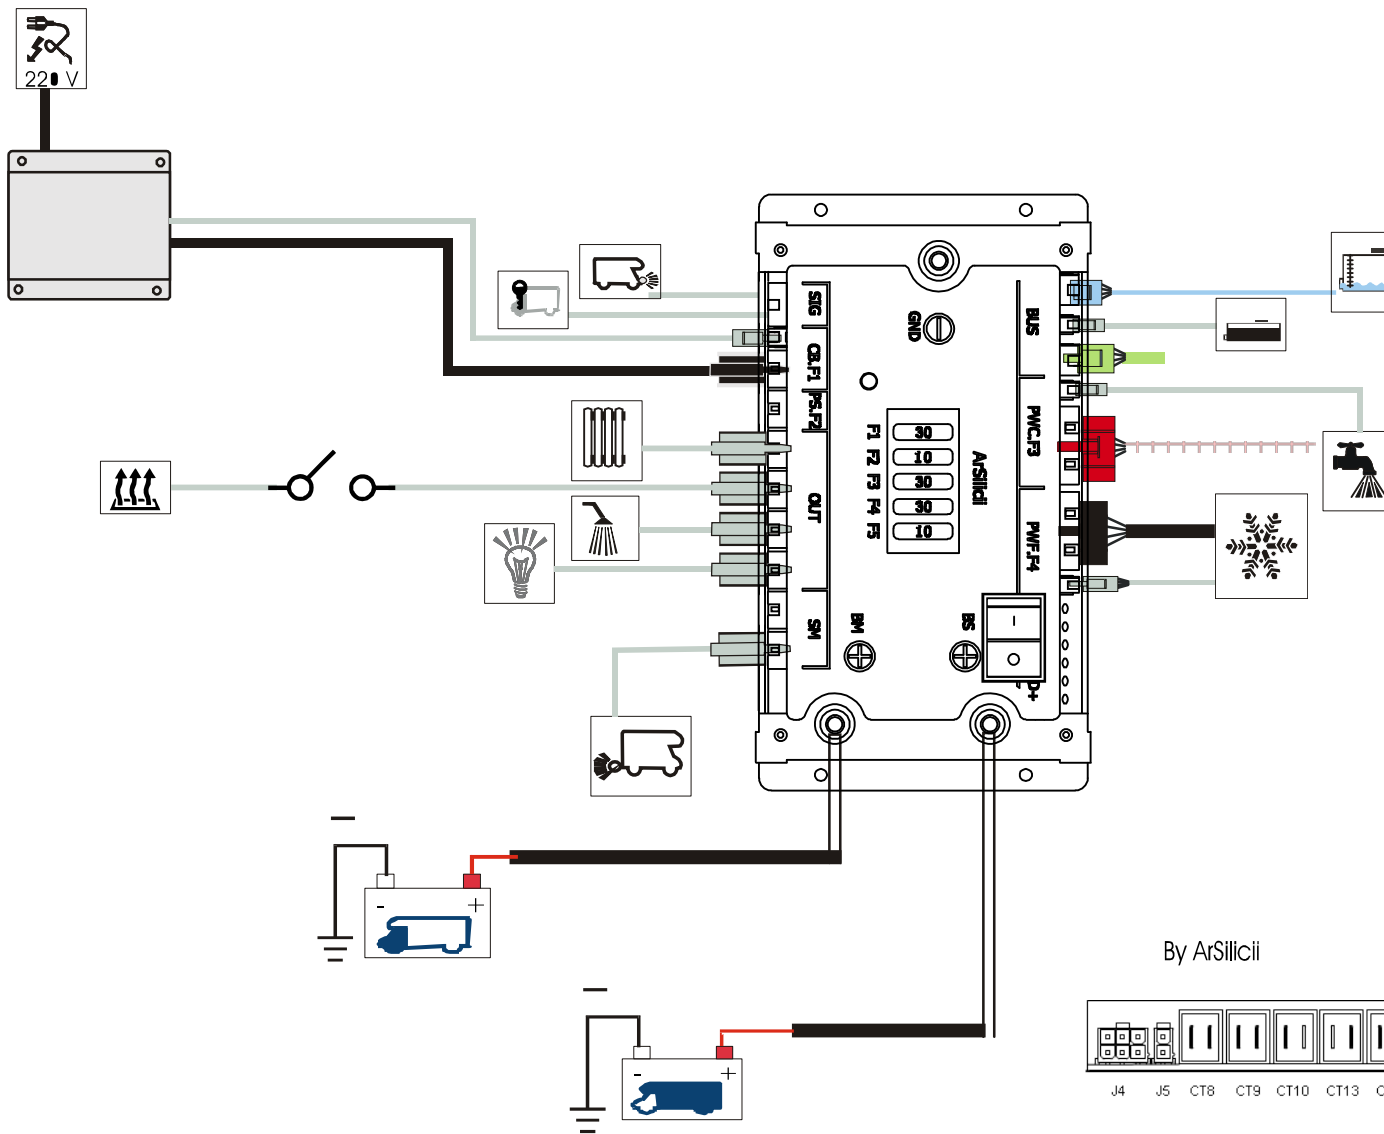

EINFACHERES SYSTEM

LED KONTROLLPANEL

POVERLINK

By ArSilicii