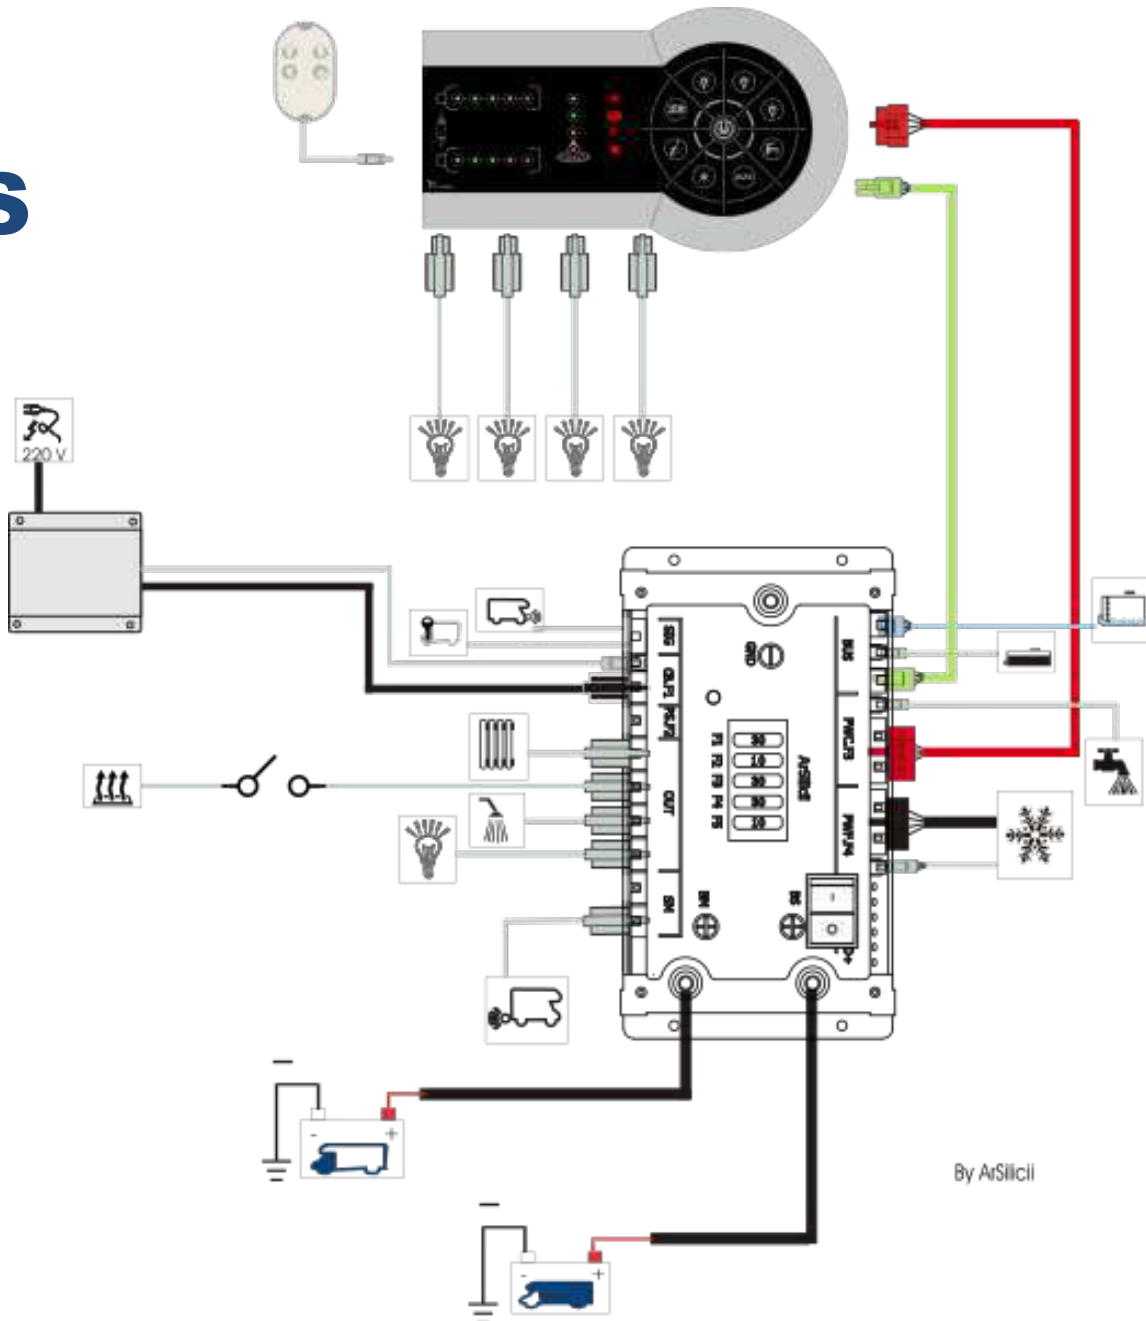

EINFACHERES SYSTEM

LED KONTROLLPANEL

POVERLINK

By ArSilicii