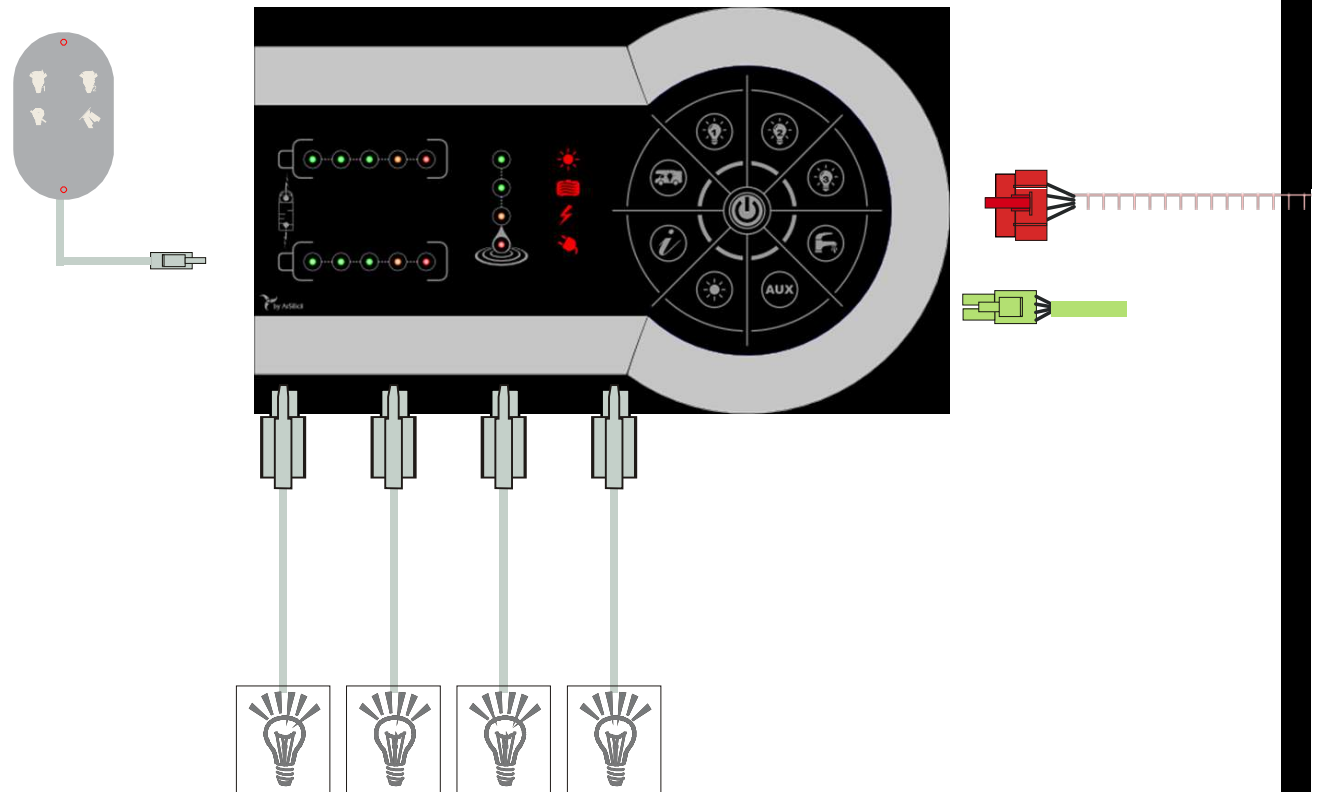

EINFACHERES SYSTEM

LED KONTROLLPANEL

POVERLINK

By ArSilicii